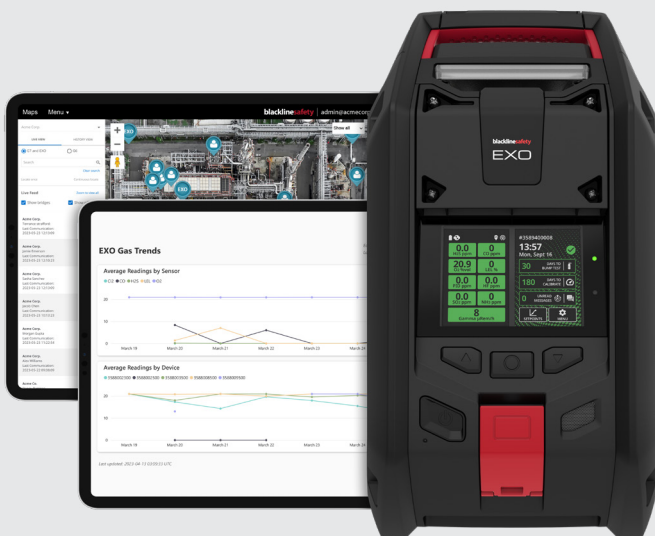

EXO 8 ENHANCED THREAT DETECTION

AREA MONITOR

EXO is the world's only direct-to-cloud connected portable area monitor capable of detecting:

- Up to eight gases simultaneously
- Gamma radiation

Data streamed from the cloud-connected EXO provides early awareness for gas exposures and when gamma readings rise above normal background radiation levels. The result is clearer situational awareness and more coordinated responses.

And it's all in one rugged, drop-and-go device with up to 100 days of battery life.

BUILT-IN CAPABILITIES:

Direct-to-cloud connectivity

Swappable cartridges plus gas expansion module

Gamma radiation monitoring

ALL-IN-ONE CONNECTED SAFETY SOLUTION

KEY BENEFITS

Robust early warning system

- ✓ Detect up to eight gases
- ✓ Harness the most advanced gas sensor portfolio
- ✓ Choose additional gamma radiation monitoring
- ✓ Share alerts with nearby active devices with proximity-based AlertLink feature
- ✓ Expedite response times with real-time information
- ✓ Use stealth mode to discreetly send alerts without triggering alarms or lights

Hassle-free operation

- ✓ Ready to use in minutes
- ✓ Confirm network connectivity, location and placement status with intuitive start-up wizard
- ✓ Simplify compliance with automatic bump and calibration service
- ✓ Eliminate manual reporting errors with automated analytics on key metrics like usage, alerts and compliance
- ✓ Remotely monitor up to four zones simultaneously with pumped sampling module