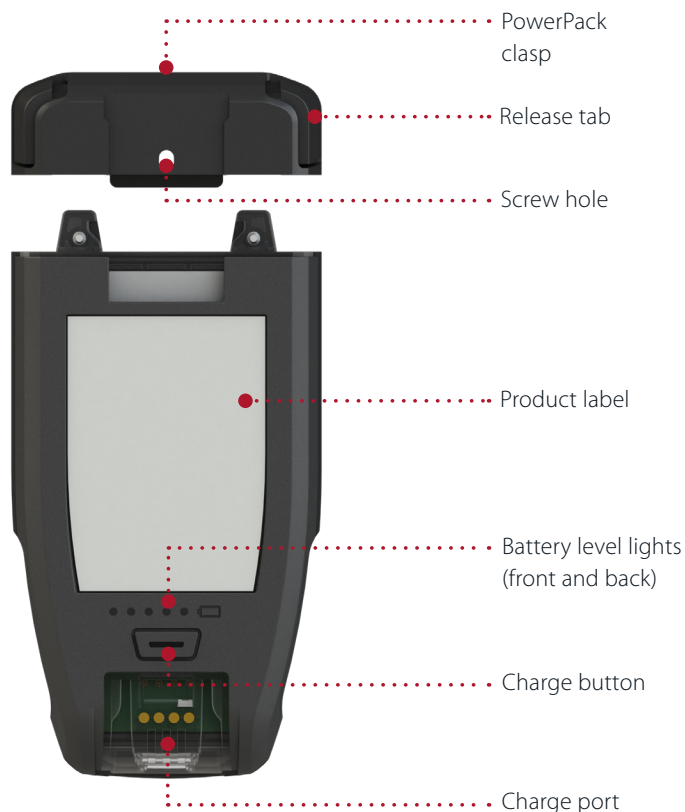

Installation

PowerPack clasp attaches PowerPack to G7 via dual clip
latch and 16 mm M2.4x.45 Phillips head screw

G7 device with PowerPack installed