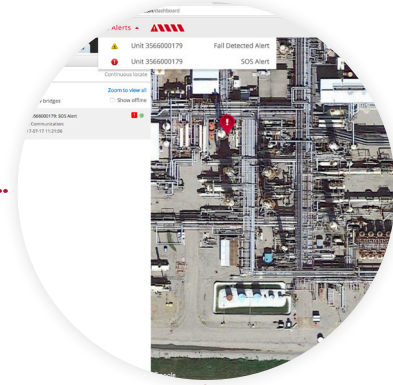

INCIDENT

BLACKLINE LIVE

24/7 MONITORING TEAM

RESPONSE

Supervisors receive notification of alert

Local responders dispatched